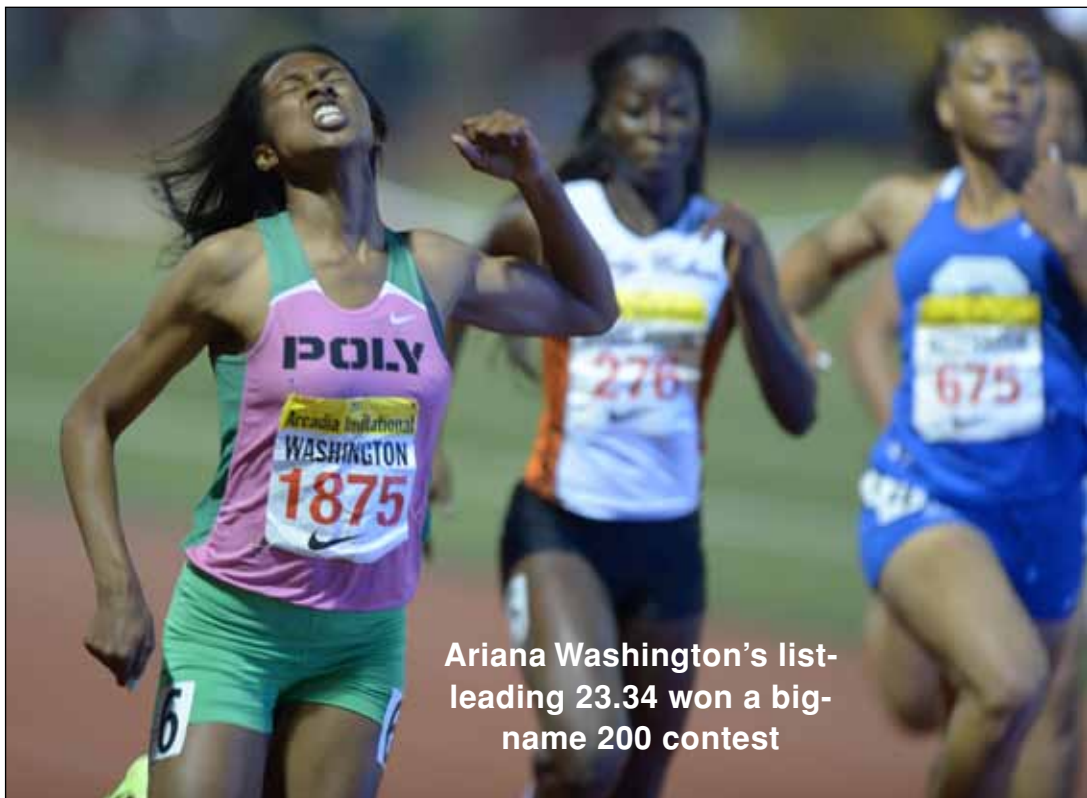

Fourteen No. 1s were achieved over the Friday/Saturday meet, with none more outstanding than the boy's invitational 3200, where no fewer than 16 dipped under the 9:00 minute plateau.

Utah 10th-grader Conner Mantz fronted the field for the first 1500 before being hauled in by the pack, headed by Andy Trouard (Salpointe, Tucson), who passed the 1600 in a moderate 4:31.29. The pace gradually increased over the next 3 laps and a pack of 14 were all a step or two from the lead.

Laps of 67.5, 66.2 and 65.5 began to stretch the field and at the bell it was Park City, Utah's Ben Saarel who took command and powered down the backstretch. He was chased by Bernie Montoya (Cibola, Yuma, Arizona) and an ever lengthening line of followers as he gained momentum and headed into the home stretch.

Saarel's final lap of 55.2 produced a national outdoor leader of 8:45.74 (worth 8:47.79 for 2M), with Montoya holding on

to 2nd in 8:47.07 and junior Blake Haney edging Jacob Thomason 8:48.58-8:48.73 for 3rd. Saarel's final 4 laps would have placed well in the mile, as he finished in the 4:12.5/4:13.0 range.

A hard-charging Maxwell ran down Knight in the final meters for 2nd, 10:10.51-10:11.93.

Other nation-leading marks were turned by Sasha Wallace (Castro Valley, CA), who

KIRBY LEE/IMAGE OF SPORT

Ariana Washington's list-leading 23.34 won a big-name 200 contest